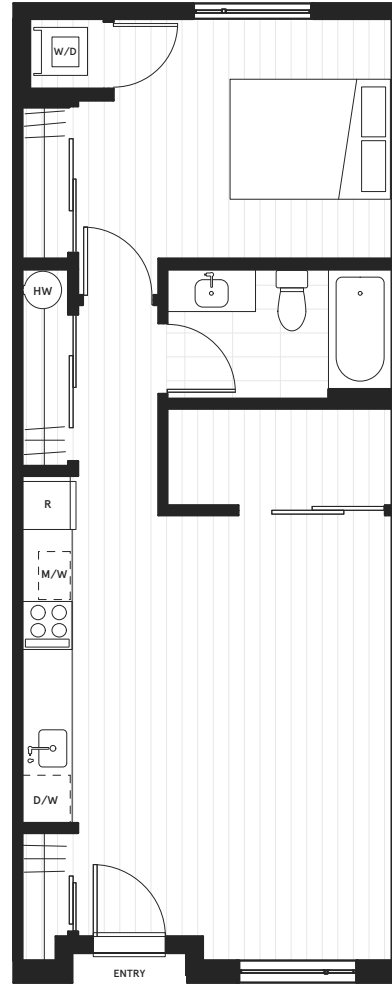

A2

1 BEDROOM + DEN

Interior: 647 SF

ARNE

South Building
Level 1